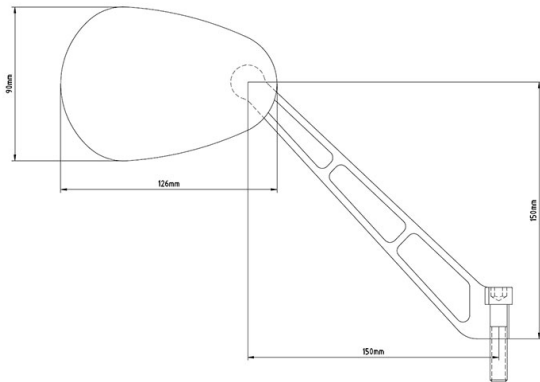

Additional pictures:

021090102-1