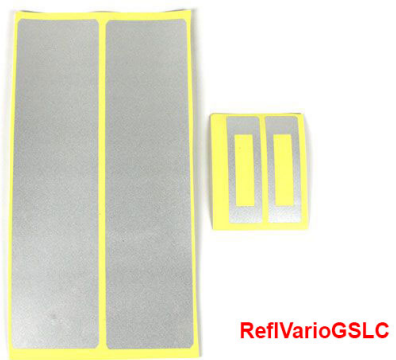

Additional pictures:

RefiSchwVarioGSLC