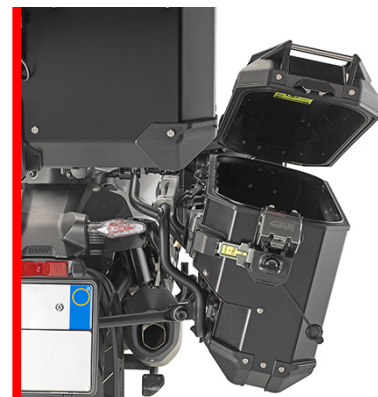

H x W x L: 393 x 266 x 557mm

Art-Nr.: SLR101 **19,00 EUR**

Smart Security Lock Set (1 key incl. socket) for 1 case

Art-Nr.: SLR102 **29,00 EUR**

Smart Security Lock Set (2 keys incl. socket) for 2 cases

Art-Nr.: SLR103 **44,00 EUR**

Smart Security Lock Set (3 keys incl. socket) for 3 cases

Art-Nr.: SLR105 **69,00 EUR**

Smart Security Lock Set (5 keys incl. socket) for 5 cases

Art-Nr.: PLOS5108CAM **326,00 EUR**

Side case mounting R1200GS LC & Adv / R1250GS & Adv with lateral offset at the right side

Art-Nr.: 11RKIT **75,00 EUR**

Conversion kit for Rapid Fitting side case mounting

Art-Nr.: E144 **17,00 EUR**

Elastic luggage net (1 piece)

Additional pictures:

OBKEVS33BR