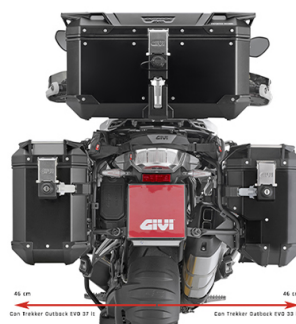

GIVI Trekker Outback EVO Smart cases black with cut-out for exhaust

OBKEV44BL

OBKEVS40BR

The Trekker Outback EVO Smart side cases are made of black painted aluminum and are each available in a right or left version and with a volume of 44/40 liters or 37/33 liters. The "Detachable Lid System" (system for opening the lid) is reinforced with stainless steel and allows the hinge to be locked and the lid to be completely removed. Using the side cases becomes even more comfortable thanks to the newly developed hook system ("Hold it Active System"), as the cases can now be tilted without having to completely disengage them from the side holder. This makes it easier to open the lid if a top case is installed.

Maximum load: 10kg

To make the rear symmetrical, the side cases must be combined as follows:

OBKEV44BL & OBKEVS40BR

OBKEV37BL & OBKEVS33BR

Note: The case must be completed with the cylinder SLR101. Alternatively, the SLR102, SLR103 or SLR105 cylinders can be used if you want to use the same key for several cases.

Note: A special motorcycle mount is required. See article PLOS5108CAM!

With the help of the article 11RKIT, the side case holder can be converted into a quick-release system (Rapid Fitting).

Art-Nr.: OBKEV44BL **380,15 EUR**

Conversion kit for Rapid Fitting side case mounting

Art-Nr.: E144 **17,00 EUR**

Elastic luggage net (1 piece)

Additional pictures:

OBKEV37BL

OBKEVS33BR

OBKEVS33BR

E144